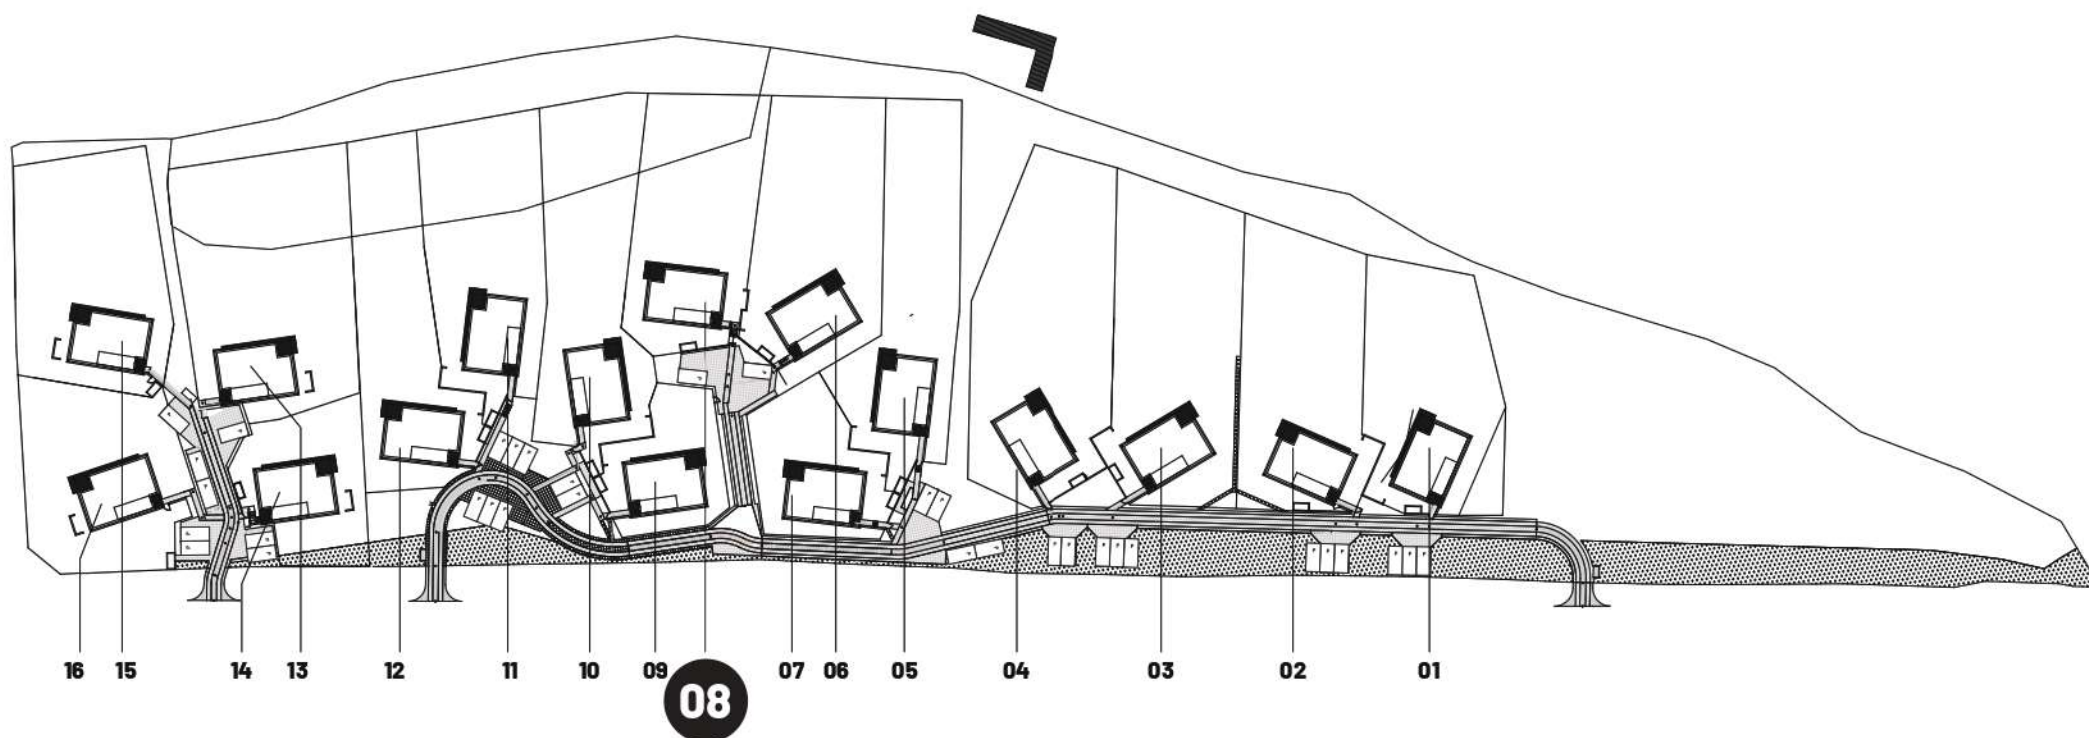

jeziro Kołczewskie